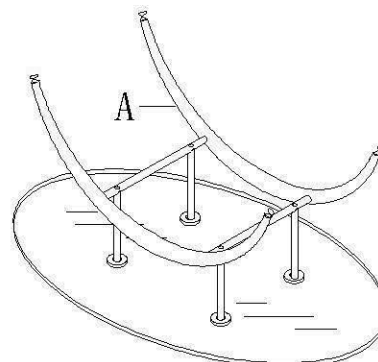

ASSEMBLY INSTRUCTIONS FOR COFFEE TABLE

MOD.

NO. TT-205

STAGE 1

STAGE 2

ALL THE COMPONENT AS FOLLOWS

COMPONENT	CODE	QTY
	A	1
	B	1
	C	4
	D	4
	E	4
	F	1
HELP ASSEMBLING		

TT.205 MUTTO

STAGE 3