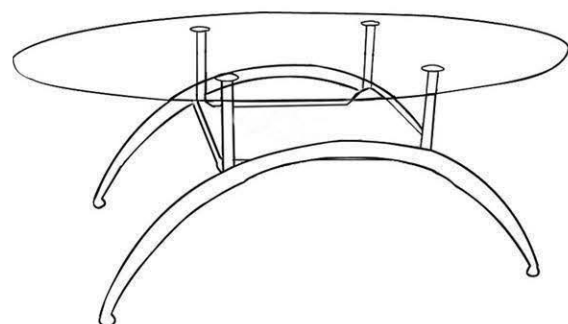

ASSEMBLY INSTRUCTIONS FOR COFFEE TABLE

MOD.

NO. TT-205

STAGE 1

STAGE 2

ALL THE COMPONENT AS FOLLOWS

COMPONENT	CODE	QTY
	A	1
	B	1
	C	4
	D	4
	E	4
	F	1
HELP ASSEMBLING		

TT.205 MUTTO