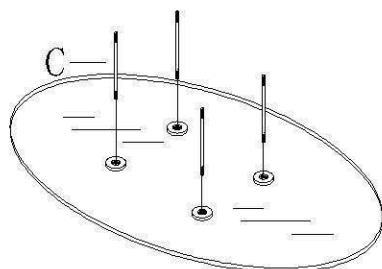

ASSEMBLY INSTRUCTIONS FOR COFFEE TABLE

MOD.

NO. TT-205

STAGE 1

STAGE 2

ALL THE COMPONENT AS FOLLOWS

COMPONENT	CODE	QTY
	A	1
	B	1
	C	4
	D	4
	E	4
	F	1
HELP ASSEMBLING		

TT.205 MUTTO

STAGE 3